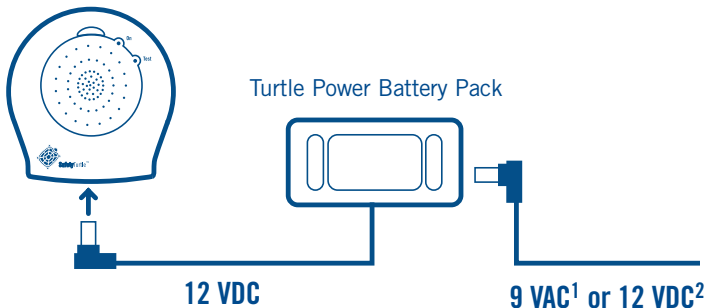

TRAVEL BAG

- Transports and stores your Safety Turtle and accessories.
- Protects the Base Station and Battery Pack from the elements, and from damage during transport.
- UV resistant see-through window makes the Base Station's LEDs and button visible and accessible.
- The long, adjustable strap can be used to elevate the Base Station for best coverage, e.g., hang on a tree branch, etc.

Safety Turtle Base Station