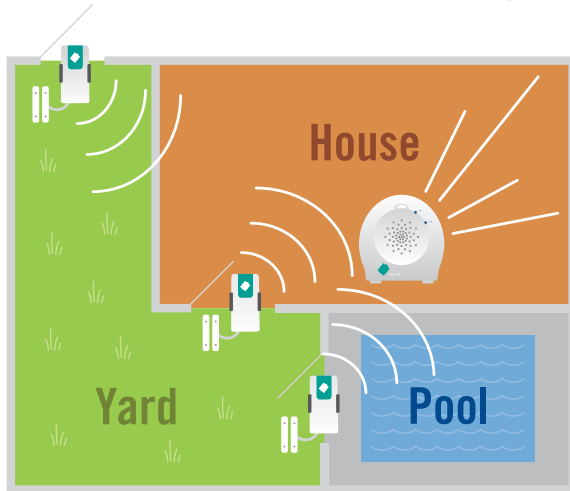

SAFETY TURTLE PASSED  
THE 2008 GOOD HOUSEKEEPING  
RESEARCH INSTITUTE TESTS

PERSONAL IMMERSION ALARM  
**SAFETY  
TURTLE**<sup>®</sup>  
WIRELESS GATE ALARM

**SAFETY  
TURTLE**<sup>®</sup>  
by Terrapin Communications

[www.safetyturtle.com](http://www.safetyturtle.com)

**Wireless for Maximum Safety**

*A child opens the unlatched pool gate and an alarm sounds. Seconds count, but the parent in the house doesn't hear a thing. A neighbor does, but will he or she immediately come to help, or complain about the noise later?*

While other gate alarms sound at the gate, the Safety Turtle wireless system sounds in the house, so the caregiver hears it and can act promptly.

When you need a gate alarm that alerts you IMMEDIATELY, every time, you need the Safety Turtle Wireless Gate Alarm.

## Two Layers of Protection in One System

The new Safety Turtle Wireless Gate/Door alarm provides a second layer of protection to the Safety Turtle personal immersion alarm. Use on all wood or metal frame doors, pool fences and property fences. One safety Turtle Base Station receiver within 200 ft. [60 m.] works with any number of Turtle wristband, gate and door sensor-transmitters of the same color. Safety Turtle can even be connected to your home alarm system!